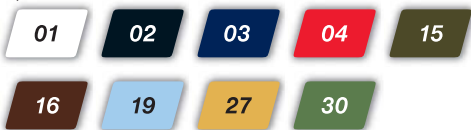

046 V

LADIES' LONG RAGLAN SLEEVE V-NECK T-SHIRT

MATERIAL: 100% COTTON

GRAMMAGE: 200 g/m²

SIZE: S, M, L, XL

COLOUR: